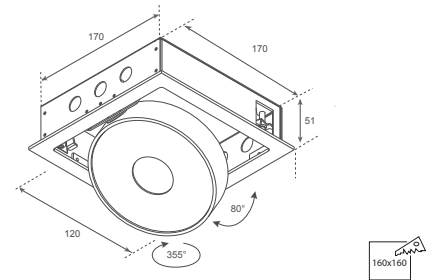

LED

Recessed Light

Luna

Interior spot light

Luna

315-1520 - SLEDD

Power : 15 W

INCL. BRIDGELUX BXRA- LED SHIP 97 lm/w

Current : 700 mA

Voltage : 21,3 V

LED Colour : 3000 K

LED lumens : 1250 lm

Product lumens : 1180 lm

CRI >80

Optics : 50°

Adjustable 0°-80° / 355°

Material : Aluminium

Available color : White-black

LED power supplier 700 mA / DC included

Adjustable 0°-80° / 355°